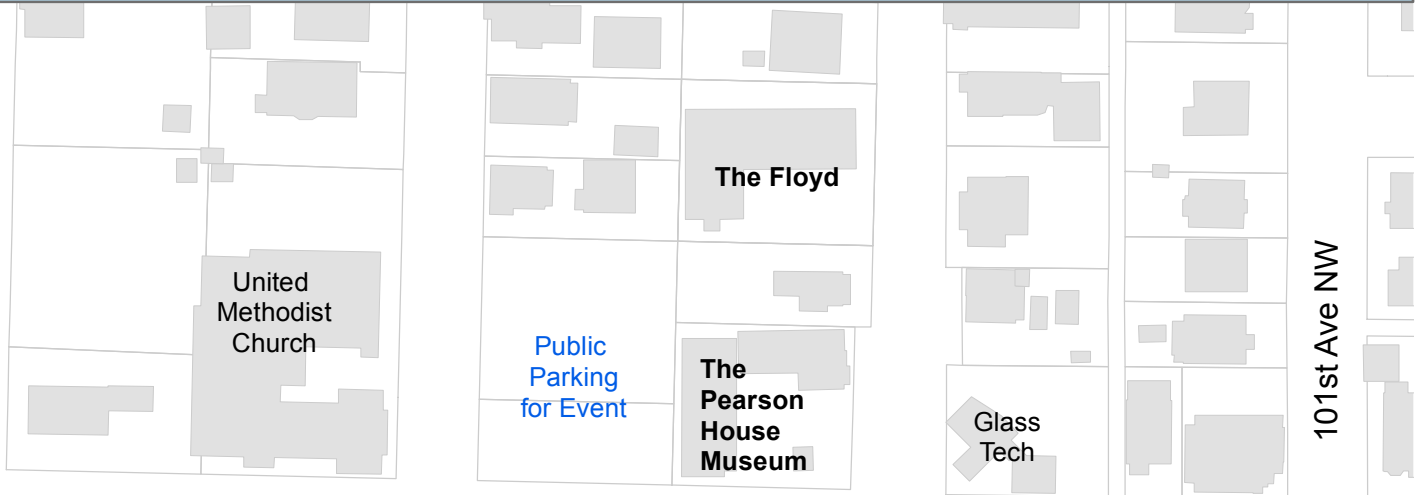

Saturday Parking - Snowgoose Festival

271st St NW

270th St NW

270th St NW

SR 532

Twin City Foods

Date: 12/9/2018